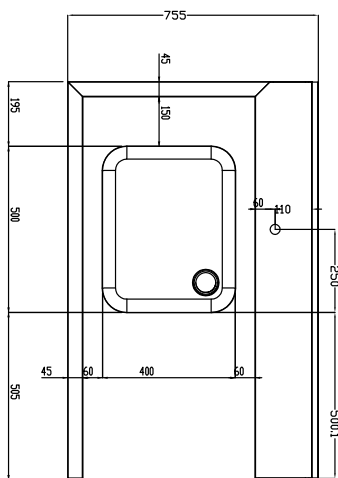

Short Form Specification

Item No. _____

 Designed for rack type dishwashers. Constructed in 304
 AISI stainless steel. Integrated splashback.

 N. 2 square 40x40mm square legs with height-adjustable
 feet. Sink size 500x400x300mm with overflow pipe and
 drain hole.

Basket direction: from left to right.

Main Features

- Supplied knocked-down and easy to assemble.
- Designed for 500x500 mm dishwashing racks.
- The table is intended to be directly connected with the rack type in the loading side from left to right direction.
- Suitable to be installed alone with the rack type dishwasher to save space.

Optional Accessories

- 2 legs for floor mounted storing shelf PNC 855296
- Dish scraper PNC 855297
- Undershelf for Dishwasher table, 1200 mm PNC 865352
- Floor fastening kit for 2 square legs PNC 865386
- Removable bridge table, 800 mm PNC 865418
- Removable bridge table with hole, 800 mm PNC 865419
- Wall/floor mounted storing shelf, 1100 mm PNC 865420

APPROVAL: _____

Front

Side

D = Drain

Top

Key Information:

External dimensions, Width:	1200 mm
865405 (BHRPTB11L)	
External dimensions, Depth:	755 mm
External dimensions, Height:	1170 mm
Net weight:	22 kg
Splashback Dimensions, Height:	260 mm
Basin dimensions:	