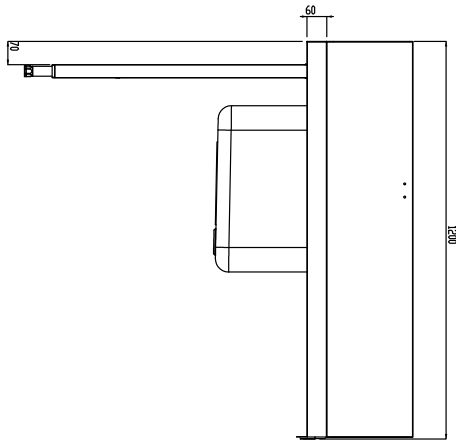

Short Form Specification

Item No. _____

 Designed for rack type dishwashers. Constructed in 304
 AISI stainless steel. Integrated splashback.

 N. 2 square 40x40mm square legs with height-adjustable
 feet. Sink size 500x400x300mm with overflow pipe and
 drain hole.

Basket direction: from left to right.

Main Features

- Supplied knocked-down and easy to assemble.
- Designed for 500x500 mm dishwashing racks.
- The table is intended to be directly connected with the rack type in the loading side from left to right direction.
- Suitable to be installed alone with the rack type dishwasher to save space.

Construction

- 304 AISI stainless steel construction throughout.
- Included splashback to prevent water spatter.
- Deep anti-drip profiles completely folded with lower edge for safe and easy cleaning.
- All surfaces smooth with polished finish.
- 40x40 mm square tubular legs in AISI 304 stainless steel.
- Stainless steel feet 50 mm adjustable in height to ensure that tables drain back into the dishwasher.
- To be secured to the dishwasher and fitted with one pair of legs at the other end.
- Optionally equipped with undershelf, pre-rinse unit, strainer basket and scrap plate.

APPROVAL: _____

Front

Side

D = Drain

Top

Key Information:

External dimensions, Width:	1200 mm
865405 (BHRPTB11L)	
External dimensions, Depth:	755 mm
External dimensions, Height:	1170 mm
Net weight:	22 kg
Splashback Dimensions, Height:	260 mm
Basin dimensions:	