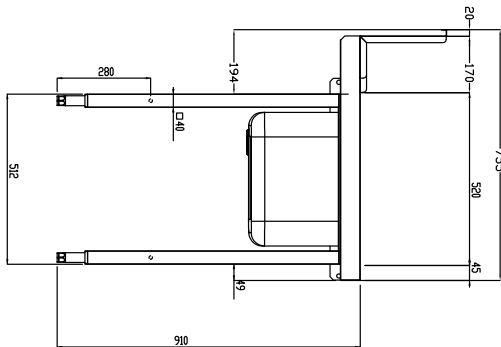

Short Form Specification

Item No. _____

 Designed for rack type dishwashers. Constructed in 304
 AISI stainless steel. Integrated splashback.

 N. 2 square 40x40mm square legs with height-adjustable
 feet. Sink size 500x400x300mm with overflow pipe and
 drain hole.

Basket direction: from left to right.

Main Features

- Supplied knocked-down and easy to assemble.
- Designed for 500x500 mm dishwashing racks.
- The table is intended to be directly connected with the rack type in the loading side from left to right direction.
- Suitable to be installed alone with the rack type dishwasher to save space.

Optional Accessories

- 2 legs for floor mounted storing shelf PNC 855296
- Dish scraper PNC 855297
- Undershelf for Dishwasher table, 1200 mm PNC 865352
- Floor fastening kit for 2 square legs PNC 865386
- Removable bridge table, 800 mm PNC 865418
- Removable bridge table with hole, 800 mm PNC 865419
- Wall/floor mounted storing shelf, 1100 mm PNC 865420

APPROVAL: _____

Front

Side

D = Drain

Top

Key Information:

External dimensions, Width:	1200 mm
865405 (BHRPTB11L)	
External dimensions, Depth:	755 mm
External dimensions, Height:	1170 mm
Net weight:	22 kg
Splashback Dimensions, Height:	260 mm
Basin dimensions:	